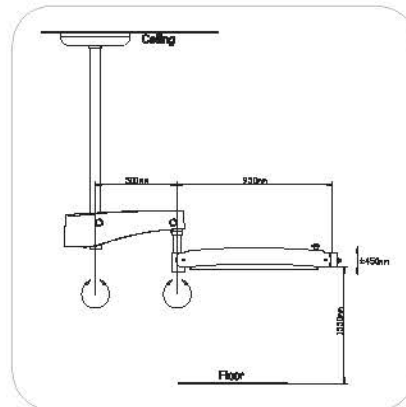

Compliance
ISO13485

For more information, please contact:

ZUMAX MEDICAL CO. LTD.

36 Zhiying Street, Suzhou New District,
Suzhou, Jiangsu 215129, P. R. China

TEL. +81 512 6690 3235 FAX. +86 512 6690 9655

www.zumaxmedical.com Email: sales@zumaxmedical.cn