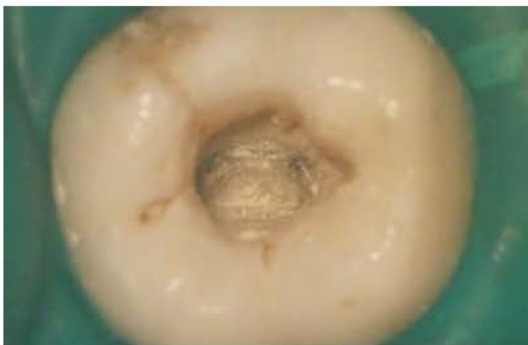

example with F=250mm lens and 12.5x eyepiece:

Magnification changer	0.3x	0.5x	0.8x	1.2x	2.0x	3.0x
Magnification	2.8x	4.2x	6.9x	10.4x	17.0x	25.6x
Diameter of Field-of-view (mm)	78	52	32	21	13	9

example with F=250mm lens and 10x eyepiece:

Magnification changer	0.3x	0.5x	0.8x	1.2x	2.0x	3.0x
Magnification	2.2x	3.4x	5.5x	8.3x	13.8x	20.5x
Diameter of Field-of-view (mm)	78	52	32	21	13	9

LED Illumination

LEDs present many advantages over Halogen or Xenon light sources including lower energy consumption, longer lifetime, improved robustness and greater durability and reliability. In addition LEDs operate at a safe, low voltage, instead of the 25K volts commonly found in xenon lighting, but also have a light temperature characteristic of natural daylight.

Halogen light