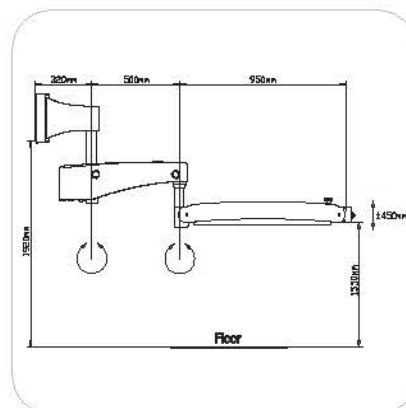

Compliance
ISO13485

For more information, please contact:

ZUMAX MEDICAL CO. LTD.

36 Zhiying Street, Suzhou New District,
Suzhou, Jiangsu 215129, P. R. China

TEL. +81 512 6690 3235 FAX. +86 512 6690 9655

www.zumaxmedical.com Email: sales@zumaxmedical.cn