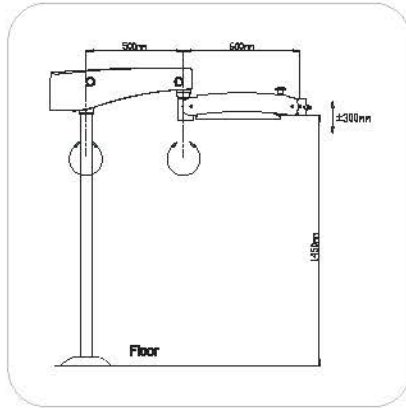

Compliance
ISO13485

For more information, please contact:

ZUMAX MEDICAL CO. LTD.

36 Zhiying Street, Suzhou New District,
Suzhou, Jiangsu 215129, P. R. China

TEL. +81 512 6690 3235 FAX. +86 512 6690 9655

www.zumaxmedical.com Email: sales@zumaxmedical.cn