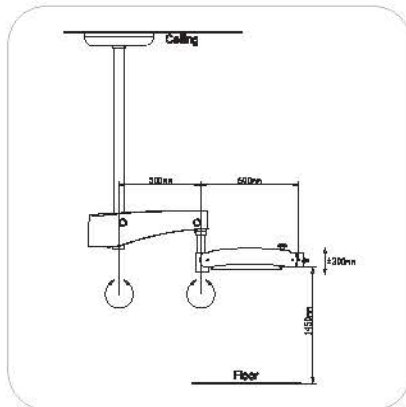

Compliance
ISO13485

For more information, please contact:

ZUMAX MEDICAL CO. LTD.

36 Zhiying Street, Suzhou New District,
Suzhou, Jiangsu 215129, P. R. China

TEL. +81 512 6690 3235 FAX. +86 512 6690 9655

www.zumaxmedical.com Email: sales@zumaxmedical.cn