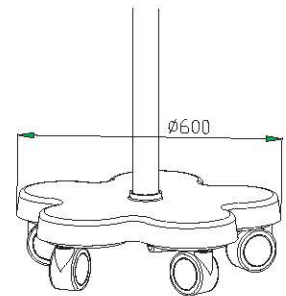

Quincunx shaped base