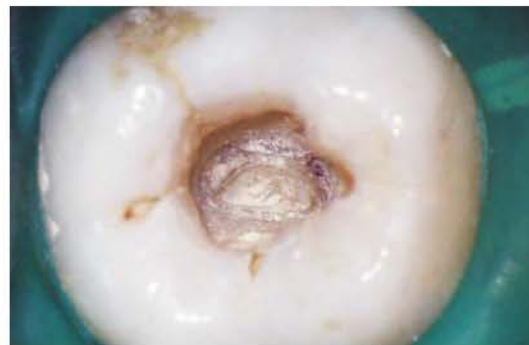

example with F=250mm lens and 12.5x eyepiece:

Magnification changer	0.3x	0.5x	0.8x	1.2x	2.0x	3.0x
Magnification	2.8x	4.2x	6.9x	10.4x	17.0x	25.6x
Diameter of Field-of-view (mm)	78	52	32	21	13	9

example with F=250mm lens and 10x eyepiece:

Magnification changer	0.3x	0.5x	0.8x	1.2x	2.0x	3.0x
Magnification	2.2x	3.4x	5.5x	8.3x	13.8x	20.5x
Diameter of Field-of-view (mm)	78	52	32	21	13	9

LED Illumination

LEDs present many advantages over Halogen or Xenon light sources including lower energy consumption, longer lifetime, improved robustness and greater durability and reliability. In addition LEDs operate at a safe, low voltage, instead of the 25K volts commonly found in xenon lighting, but also have a light temperature characteristic of natural daylight.

LED light

Integrated Yellow and Green Filter

Yellow filter: Prevents premature curing of composite.

Green filter: Improves detail visibility by enhancing the contrast of tissue with a strong blood supply.