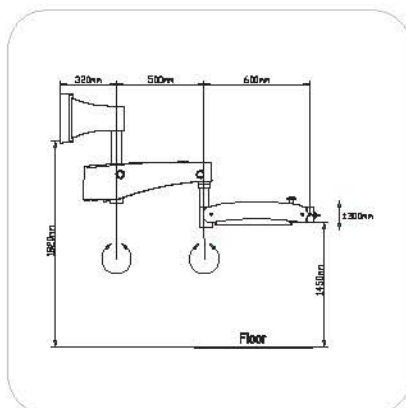

Compliance
ISO13485

For more information, please contact:

ZUMAX MEDICAL CO. LTD.

36 Zhiying Street, Suzhou New District,
Suzhou, Jiangsu 215129, P. R. China

TEL. +81 512 6690 3235 FAX. +86 512 6690 9655

www.zumaxmedical.com Email: sales@zumaxmedical.cn