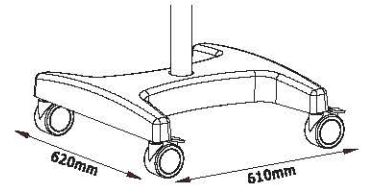

Technical Data

Basic configuration

Magnification system	6-step manual magnification changer y=0.33x, 0.5x, 0.8x, 1.22x, 2x, 3x
Tubes	0° -180° inclinable binocular tube, f=170mm
Eyepieces	12.5X wide-field eyepieces; also suitable for eyeglass wearers
Focus	F=250mm with fine focus fine focusing range 12mm
Illumination System	Integrated LED illumination, >60,000Lx Field of view diameter: 50mm with f=250mm objective lens Yellow and green integrated filter
Handgrip	Rotatable Handgrip
Mount mobility	120° coupler
Construction	Floor Stand with "H" shaped base

"H" shaped base

Optional configuration

Tubes	0° -180° inclinable binocular tube with PD adjusting knob, f=170mm
Eyepieces	12.5X wide-field eyepieces; also suitable for eyeglass wearers
Focus	F=200mm with fine focus F=300mm, f=350mm, f=400mm without fine focus VarioDist Objective Lens, Variable working distance 190-300mm
Handgrip	T-Handgrip
Mount mobility	Balancing Arm
Integrated Video System	Full HD1080p Standard Video Camera WirelessHM full HD Video transmission
External Video Solutions	Adapter for CANON/SONY/NIKON SLR camera Adapter for SONY NEX series camera Adapter for CANON/SONY Digital Camcorders 30° binocular extender and beam Splitter 20%:80% or 50%:50% WirelessST Shutter foot control for SLR Camera
Optics	Double Iris Diaphragm Laser Filter
Construction	Floor Stand with Quincunx shaped base Ceiling Mount, Wall Mount, Fixed Ground Mount or Tabletop Clip