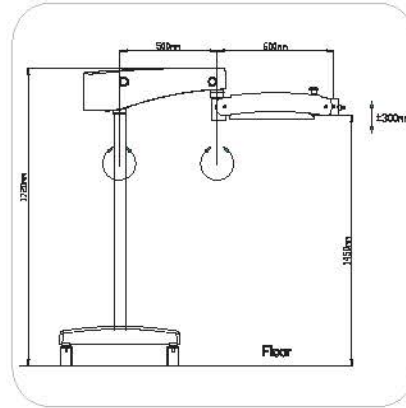

Compliance
ISO13485

For more information, please contact:

ZUMAX MEDICAL CO. LTD.

36 Zhiying Street, Suzhou New District,
Suzhou, Jiangsu 215129, P. R. China

TEL. +81 512 6690 3235 FAX. +86 512 6690 9655

www.zumaxmedical.com Email: sales@zumaxmedical.cn